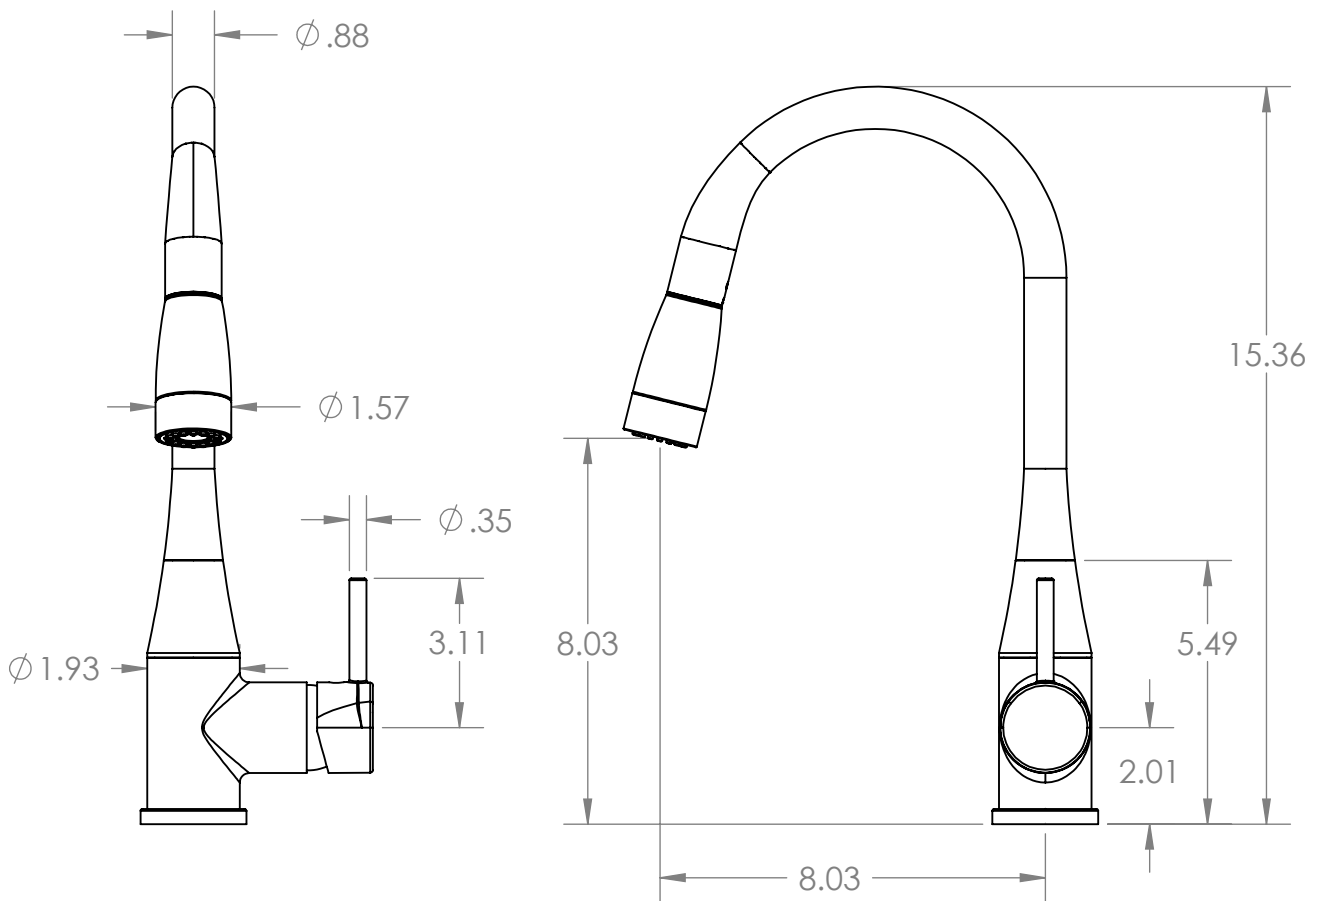

- **Symmons Model #S-2302-STS-PD**
- **Finish: Stainless Steel**
- **Design & Dimensions Subject to Change**
- **Items listed above carry a 20 week lead time from receipt of a purchase order.**

  
**SYMMONS**<sup>®</sup>  
the smart choice™

**Design Studio Live**  
31 Brooks Drive  
Braintree, MA 02184  
1-800-SYMMONS

- Symmons Model #S-2302-STS-PD
- Finish: Stainless Steel
- Design & Dimensions Subject to Change
- Items listed above carry a 20 week lead time from receipt of a purchase order.