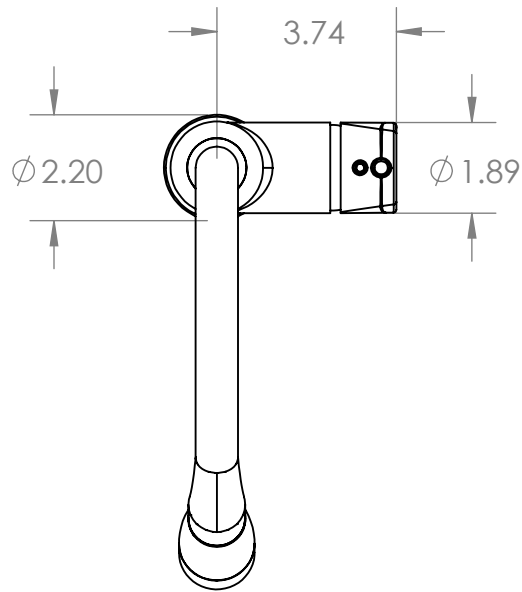

- **Symmons Model #S-2302-STS-PD**
- **Finish: Stainless Steel**
- **Design & Dimensions Subject to Change**
- **Items listed above carry a 20 week lead time from receipt of a purchase order.**

  
**SYMMONS**<sup>®</sup>  
the smart choice™

**Design Studio Live**  
31 Brooks Drive  
Braintree, MA 02184  
1-800-SYMMONS

- Symmons Model #S-2302-STS-PD
- Finish: Stainless Steel
- Design & Dimensions Subject to Change
- Items listed above carry a 20 week lead time from receipt of a purchase order.